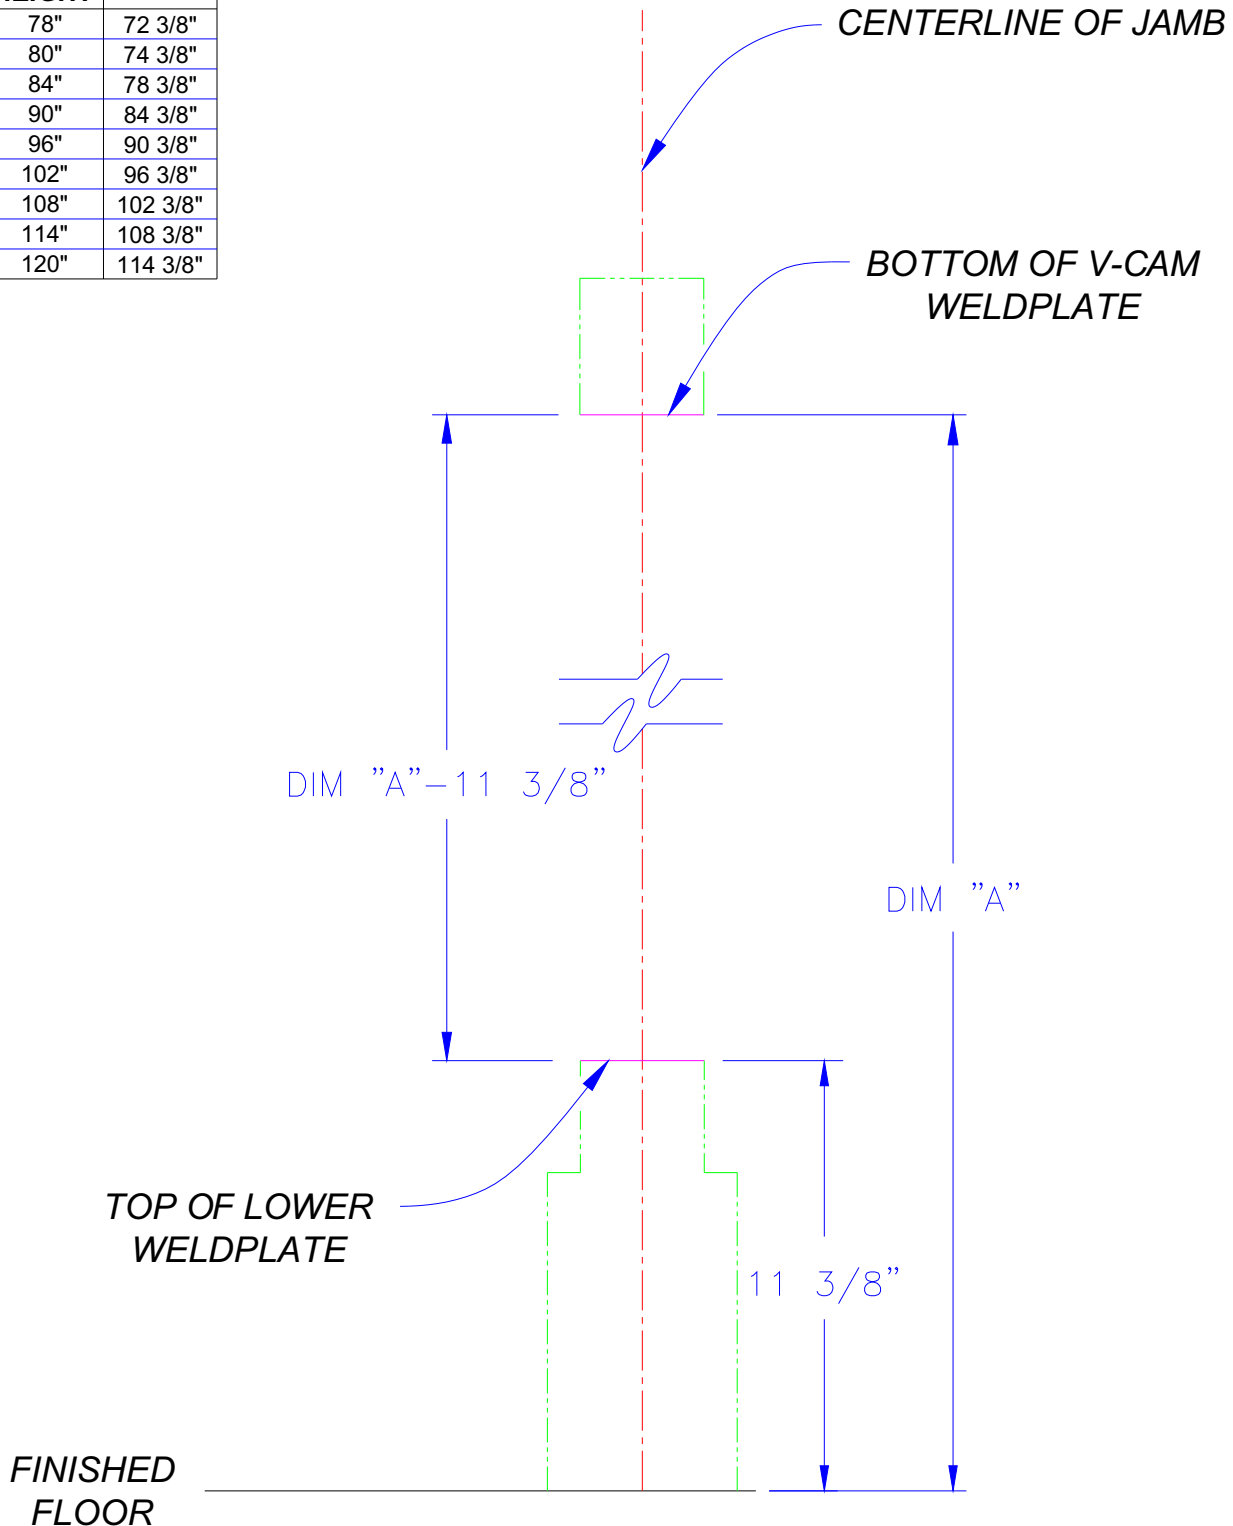

# Chase Doors

World's Leading Manufacturer of Traffic Doors

Cincinnati Ohio, and Redmond Oregon • Phone Toll Free: 1-800-543-4455 • Fax: 1-800-285-0126 • www.chasedoors.com

## Durulite<sup>®</sup> - 90° Weld Plate Locations

| DOOR HEIGHT | DIM "A"  |
|-------------|----------|
| 78"         | 72 3/8"  |
| 80"         | 74 3/8"  |
| 84"         | 78 3/8"  |
| 90"         | 84 3/8"  |
| 96"         | 90 3/8"  |
| 102"        | 96 3/8"  |
| 108"        | 102 3/8" |
| 114"        | 108 3/8" |
| 120"        | 114 3/8" |

**90° HARDWARE ONLY**

DWG # 2018 \* DATE: 03-29-2001