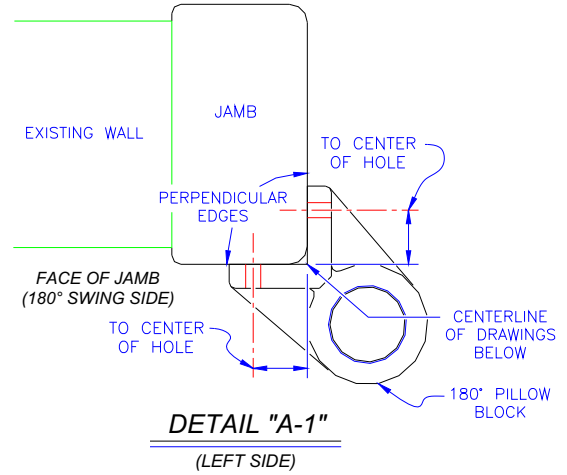

Chase Doors

World's Leading Manufacturer of Traffic Doors

Cincinnati Ohio, and Redmond Oregon • Phone Toll Free: 1-800-543-4455 • Fax: 1-800-285-0126 • www.chasedoors.com

Durulite® - 180° Hardware Hole Locations

IMPORTANT:

BE SURE THAT ALL MESUREMENTS ARE TAKEN FROM THE PERPENDICULAR FACE OF THE JAMB AS SEEN IN DETAIL "A-1" (DOES NOT APPLY TO MEASUREMENTS FROM FINISHED FLOOR OR BETWEEN HOLES).

DOOR HEIGHT	DIM "A"
78"	72 3/4"
80"	74 3/4"
84"	78 3/4"
90"	84 3/4"
96"	90 3/4"
102"	96 3/4"
108"	102 3/4"
114"	108 3/4"
120"	114 3/4"

LEFT SIDE

RIGHT SIDE

DWG # 2016 * DATE: 02-08-2001