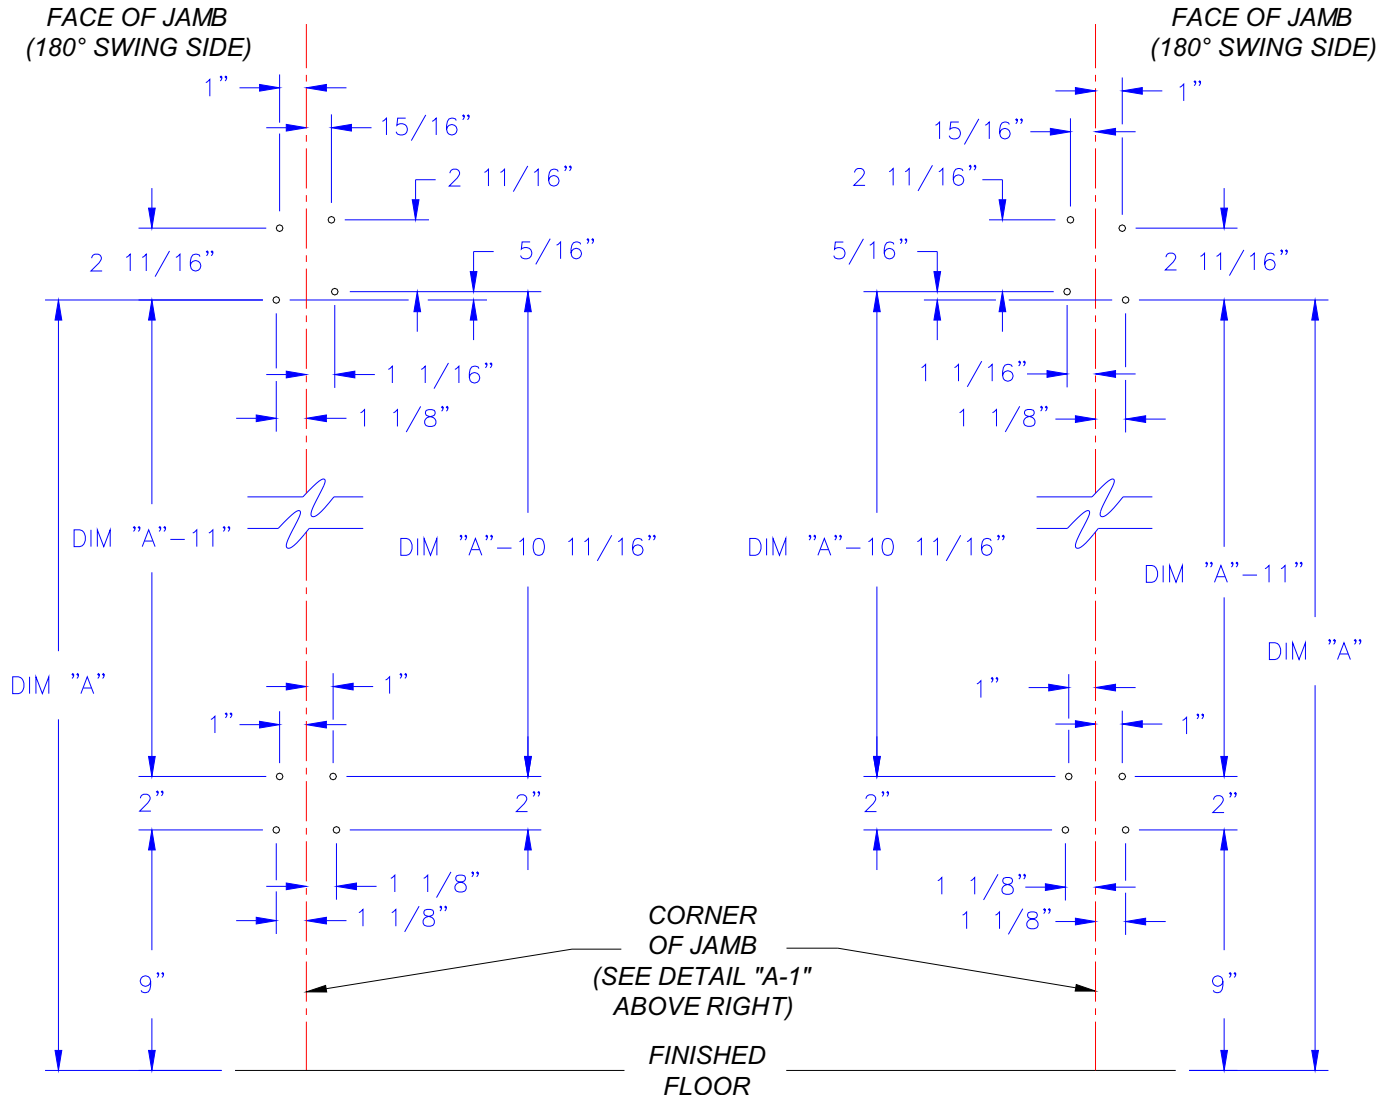

Chase Doors

World's Leading Manufacturer of Traffic Doors

Cincinnati Ohio, and Redmond Oregon • Phone Toll Free: 1-800-543-4455 • Fax: 1-800-285-0126 • www.chasedoors.com

Durulite® - 180° Hardware Hole Locations

IMPORTANT:

BE SURE THAT ALL MESUREMENTS ARE TAKEN FROM THE PERPENDICULAR FACE OF THE JAMB AS SEEN IN DETAIL "A-1" (DOES NOT APPLY TO MEASUREMENTS FROM FINISHED FLOOR OR BETWEEN HOLES).

DOOR HEIGHT	DIM "A"
78"	72 3/4"
80"	74 3/4"
84"	78 3/4"
90"	84 3/4"
96"	90 3/4"
102"	96 3/4"
108"	102 3/4"
114"	108 3/4"
120"	114 3/4"

LEFT SIDE

RIGHT SIDE

DWG # 2016 * DATE: 02-08-2001