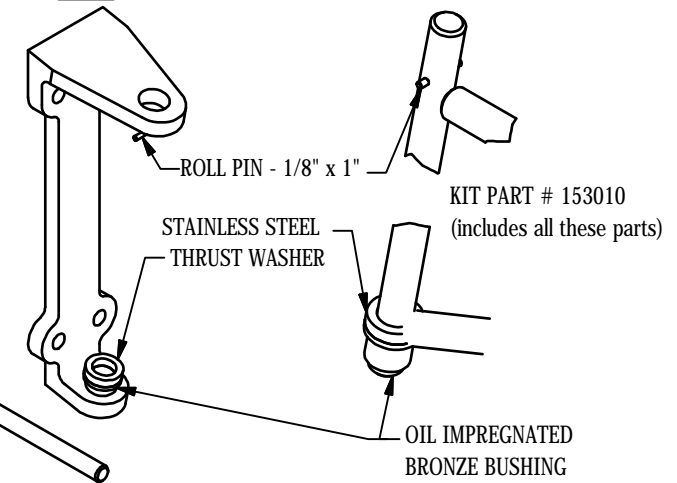

**TOP MOUNTED GRAVITY HINGE ASSEMBLY**

**ZINC WALL BASE w/BEARINGS**  
 PART #:86657  
 QTY. \_\_\_\_\_

TWO LAYERS  
 BELTING MATERIAL

0.625" Dia. ROD  
 W/CHAMFERED ENDS, TYP.

15" x 14" H  
 VINYL  
 WINDOW

TOP MOUNTED GRAVITY HINGE A	POWDER COATED PART #	STAINLESS STEEL PART #	QUANTITY
SINGLE 18"	50010	K0010	
SINGLE 24"	50020	K0011	
SINGLE 30"	50021	K0012	
SINGLE 36"	50022	K0013	
SINGLE 42"	50023	K0014	
SINGLE 48"	50024	K0015	
SINGLE 60"	50026	K0016	
BI-PART 36"	50029	K0017	
BI-PART 48"	50030	K0018	
BI-PART 60"	50031	K0019	
BI-PART 72"	50032	K0020	
BI-PART 84"	50033	K0021	
BI-PART 96"	50034	K0022	
BI-PART 120"	50036	K0023	

**OTHER ACCESSORIES**

- 711 BRACKET ATTACHMENT - 2"X3"X12" ANGLE - US - PART #50130
- 711 BRACKET ATTACHMENT - 1-1/2"X1-1/2"X12" ANGLE - CANADA - PART #50135
- 3/8" RIVET & WASHER KIT FOR FLEX DOOR - PART #:K0024 (25 ea)
- 1/2" RIVET & WASHER KIT FOR FLEX DOOR - PART #:K0025 (25 ea)
- 5/8" RIVET & WASHER KIT FOR FLEX DOOR - PART #:K0026 (25 ea)
- 3/4" RIVET & WASHER KIT FOR FLEX DOOR - PART #:K0027 (25 ea)

AVAILABLE IN GREEN ONLY  
 FOR REPLACEMENT PANEL, CONTACT  
 FACTORY

**300-50, AIRGARD FLEXIBLE  
 VINYL TRAFFIC DOOR**

---

PART REPLACEMENT ORDER FORM

**Chase Doors**  
 World's Leading Manufacturer Of Traffic Doors  
 CINCINNATI, Ohio and Redmond Oregon  
 Phone Toll Free: 1-800-543-4455  
 Email: cscin@chasedoors.com