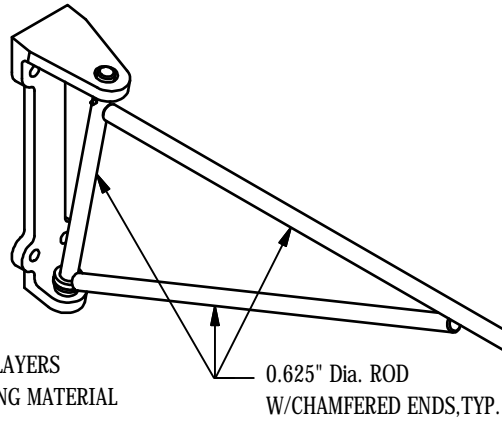

**TOP MOUNTED GRAVITY HINGE ASSEMBLY**

**ZINC WALL BASE w/BEARINGS**  
 PART #:86657  
 QTY. \_\_\_\_\_

TWO LAYERS  
 BELTING MATERIAL

0.625" Dia. ROD  
 W/CHAMFERED ENDS, TYP.

15" x 14" H  
 VINYL  
 WINDOW

TOP MOUNTED GRAVITY HINGE A	POWDER COATED PART #	STAINLESS STEEL PART #	QUANTITY
SINGLE 18"	50010	K0010	
SINGLE 24"	50020	K0011	
SINGLE 30"	50021	K0012	
SINGLE 36"	50022	K0013	
SINGLE 42"	50023	K0014	
SINGLE 48"	50024	K0015	
SINGLE 60"	50026	K0016	
BI-PART 36"	50029	K0017	
BI-PART 48"	50030	K0018	
BI-PART 60"	50031	K0019	
BI-PART 72"	50032	K0020	
BI-PART 84"	50033	K0021	
BI-PART 96"	50034	K0022	
BI-PART 120"	50036	K0023	

**OTHER ACCESSORIES**

- 711 BRACKET ATTACHMENT - 2"X3"X12" ANGLE - US - PART #50130
- 711 BRACKET ATTACHMENT - 1-1/2"X1-1/2"X12" ANGLE - CANADA - PART #50135
- 3/8" RIVET & WASHER KIT FOR FLEX DOOR - PART #:K0024 (25 ea)
- 1/2" RIVET & WASHER KIT FOR FLEX DOOR - PART #:K0025 (25 ea)
- 5/8" RIVET & WASHER KIT FOR FLEX DOOR - PART #:K0026 (25 ea)
- 3/4" RIVET & WASHER KIT FOR FLEX DOOR - PART #:K0027 (25 ea)