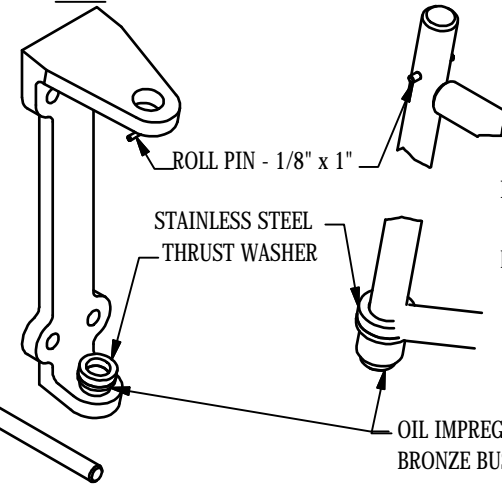

TWO LAYERS
0.120 TEXTURED PVC

15" x 14" H
VINYL
WINDOW

TOP MOUNTED GRAVITY HINGE ASSEMBLY

ZINC WALL BASE w/BEARINGS

PART #:86657

QTY.

KIT PART # 153010
(includes all these parts)

TOP MOUNTED GRAVITY HINGE A	POWDER COATED PART #	STAINLESS STEEL PART #	QUANTITY
SINGLE 18"	50010	K0010	
SINGLE 24"	50020	K0011	
SINGLE 30"	50021	K0012	
SINGLE 36"	50022	K0013	
SINGLE 42"	50023	K0014	
SINGLE 48"	50024	K0015	
SINGLE 60"	50026	K0016	
BI-PART 36"	50029	K0017	
BI-PART 48"	50030	K0018	
BI-PART 60"	50031	K0019	
BI-PART 72"	50032	K0020	
BI-PART 84"	50033	K0021	
BI-PART 96"	50034	K0022	
BI-PART 120"	50036	K0023	

OTHER ACCESSORIES

- 711 BRACKET ATTACHMENT - 2"X3"X12" ANGLE - US - PART #50130
- 711 BRACKET ATTACHMENT - 1-1/2"X1-1/2"X12" ANGLE - CANADA - PART #50135
- 3/8" RIVET & WASHER KIT FOR FLEX DOOR - PART #:K0024 (25 ea)
- 1/2" RIVET & WASHER KIT FOR FLEX DOOR - PART #:K0025 (25 ea)
- 5/8" RIVET & WASHER KIT FOR FLEX DOOR - PART #:K0026 (25 ea)
- 3/4" RIVET & WASHER KIT FOR FLEX DOOR - PART #:K0027 (25 ea)

FOR REPLACEMENT PANEL, CONTACT
FACTORY

**240, AIRGUARD FLEXIBLE
VINYL TRAFFIC DOOR**

PART REPLACEMENT ORDER FORM

World's Leading Manufacturer Of Traffic Doors
CINCINNATI, Ohio and Redmond Oregon
Phone Toll Free: 1-800-543-4455
Email: cscin@chasedoors.com