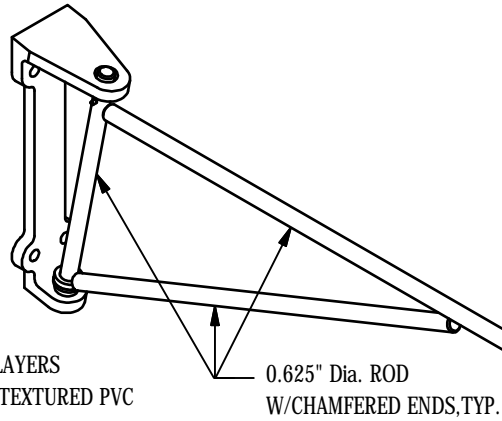

TWO LAYERS
0.120 TEXTURED PVC

15" x 14" H
VINYL
WINDOW

TOP MOUNTED GRAVITY HINGE ASSEMBLY

ZINC WALL BASE w/BEARINGS

PART #:86657

QTY.

KIT PART # 153010
(includes all these parts)

TOP MOUNTED GRAVITY HINGE A	POWDER COATED PART #	STAINLESS STEEL PART #	QUANTITY
SINGLE 18"	50010	K0010	
SINGLE 24"	50020	K0011	
SINGLE 30"	50021	K0012	
SINGLE 36"	50022	K0013	
SINGLE 42"	50023	K0014	
SINGLE 48"	50024	K0015	
SINGLE 60"	50026	K0016	
BI-PART 36"	50029	K0017	
BI-PART 48"	50030	K0018	
BI-PART 60"	50031	K0019	
BI-PART 72"	50032	K0020	
BI-PART 84"	50033	K0021	
BI-PART 96"	50034	K0022	
BI-PART 120"	50036	K0023	

OTHER ACCESSORIES

- 711 BRACKET ATTACHMENT - 2"X3"X12" ANGLE - US - PART #50130
- 711 BRACKET ATTACHMENT - 1-1/2"X1-1/2"X12" ANGLE - CANADA - PART #50135
- 3/8" RIVET & WASHER KIT FOR FLEX DOOR - PART #:K0024 (25 ea)
- 1/2" RIVET & WASHER KIT FOR FLEX DOOR - PART #:K0025 (25 ea)
- 5/8" RIVET & WASHER KIT FOR FLEX DOOR - PART #:K0026 (25 ea)
- 3/4" RIVET & WASHER KIT FOR FLEX DOOR - PART #:K0027 (25 ea)