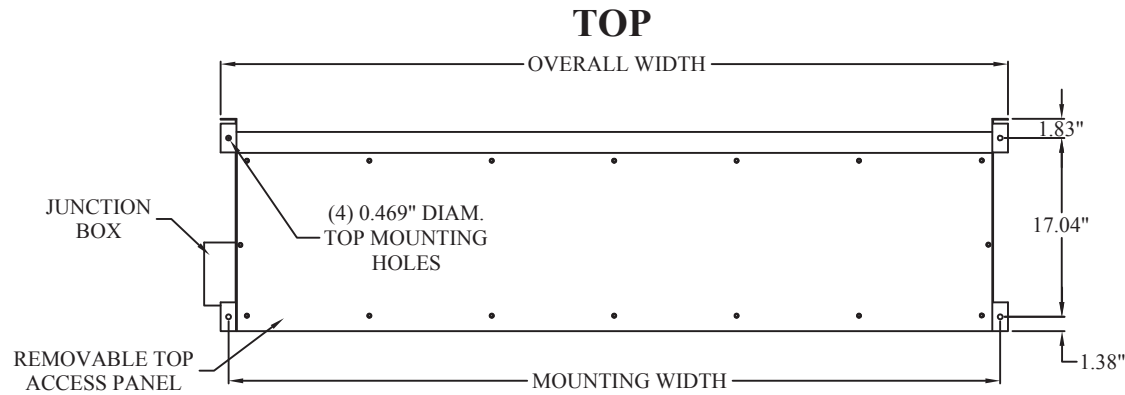

**SAVE-T® Air Curtains**  
 Unheated  
 Series: S-ICM

Model	36-1	48-1	60-1	72-2	84-2	96-2	108-3	120-3	132-3	144-4
Overall Width	39	51	63	75.07	87.07	99.07	111.15	123.15	135.15	147.22
Nozzle Width	36	48	60	72.07	84.07	96.07	108.15	120.15	132.15	144.22
Mounting Width	37.50	49.50	61.50	73.57	85.57	97.57	109.65	121.65	133.65	145.72

MODEL: S-ICM  
 In Ceiling Mount

5350 Campbells Run Road • Pittsburgh, PA 15205