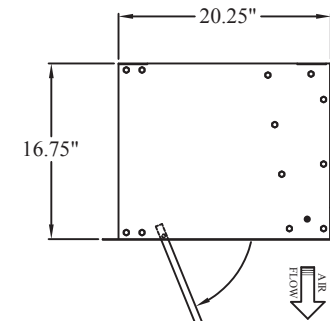

**SAVE-T® Air Curtains**  
 Unheated  
 Series: S-ICM

Model	36-1	48-1	60-1	72-2	84-2	96-2	108-3	120-3	132-3	144-4
Overall Width	39	51	63	75.07	87.07	99.07	111.15	123.15	135.15	147.22
Nozzle Width	36	48	60	72.07	84.07	96.07	108.15	120.15	132.15	144.22
Mounting Width	37.50	49.50	61.50	73.57	85.57	97.57	109.65	121.65	133.65	145.72