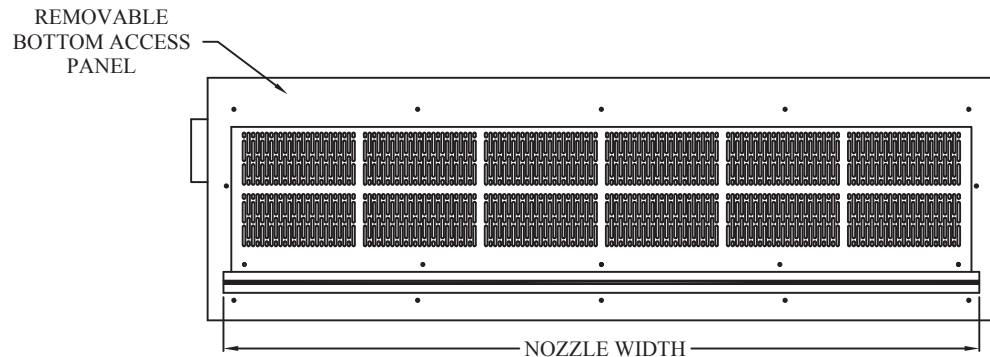

**SAVE-T® Air Curtains**  
 Unheated  
 Series: S-ICM

Model	36-1	48-1	60-1	72-2	84-2	96-2	108-3	120-3	132-3	144-4
Overall Width	39	51	63	75.07	87.07	99.07	111.15	123.15	135.15	147.22
Nozzle Width	36	48	60	72.07	84.07	96.07	108.15	120.15	132.15	144.22
Mounting Width	37.50	49.50	61.50	73.57	85.57	97.57	109.65	121.65	133.65	145.72

MODEL: S-ICM  
 In Ceiling Mount

5350 Campbells Run Road • Pittsburgh, PA 15205