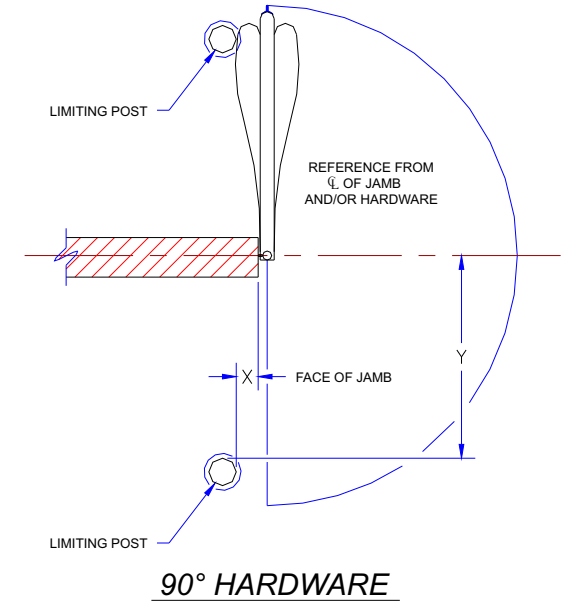

DURULITE LIMITING POST LOCATION CHART

NOMINAL DOOR WIDTH	90° HARDWARE				180° HARDWARE			
	Std. Bumper		Incl. Bumper		Std. Bumper		Incl. Bumper	
	X Dim	Y Dim	X Dim	Y Dim	X Dim	Y Dim	X Dim	Y Dim
24"	3"	16"	4"	16"	3"	15"	4"	15"
27"	3"	19"	4"	19"	3"	18"	4"	18"
30"	3"	22"	4"	22"	3"	21"	4"	21"
32"	3"	24"	4"	24"	3"	23"	4"	23"
34"	3"	26"	4"	26"	3"	25"	4"	25"
36"	3"	28"	4"	28"	3"	27"	4"	27"
39 1/2"	3"	31-1/2"	4"	31-1/2"	3"	30-1/2"	4"	30-1/2"
42"	--	--	4"	34"	--	--	4"	33"
48"	--	--	4"	40"	--	--	4"	39"
54"	--	--	4"	46"	--	--	4"	45"
60"	--	--	4"	52"	--	--	4"	51"

NOTES: _____

Chase Doors

World's Leading Manufacturer Of Traffic Doors

Cincinnati Ohio, and Redmond Oregon • www.chasedoors.com

Phone Toll Free: 1-800-543-4455 • FAX: 1-800-978-6570