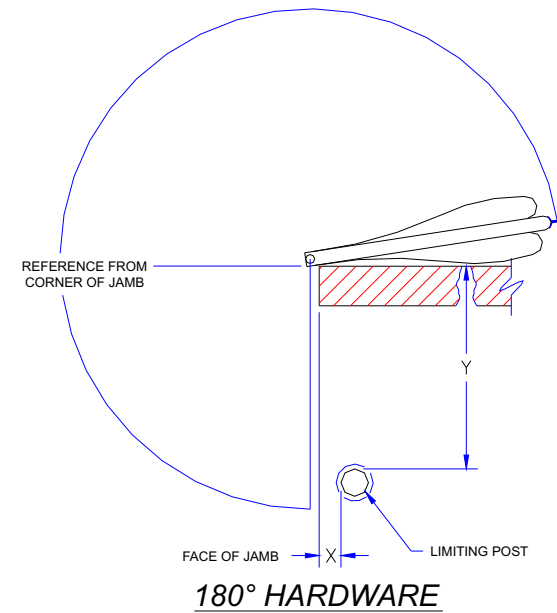

DURULITE LIMITING POST LOCATION CHART

NOMINAL DOOR WIDTH	90° HARDWARE				180° HARDWARE			
	Std. Bumper		Incl. Bumper		Std. Bumper		Incl. Bumper	
	X Dim	Y Dim	X Dim	Y Dim	X Dim	Y Dim	X Dim	Y Dim
24"	3"	16"	4"	16"	3"	15"	4"	15"
27"	3"	19"	4"	19"	3"	18"	4"	18"
30"	3"	22"	4"	22"	3"	21"	4"	21"
32"	3"	24"	4"	24"	3"	23"	4"	23"
34"	3"	26"	4"	26"	3"	25"	4"	25"
36"	3"	28"	4"	28"	3"	27"	4"	27"
39 1/2"	3"	31-1/2"	4"	31-1/2"	3"	30-1/2"	4"	30-1/2"
42"	--	--	4"	34"	--	--	4"	33"
48"	--	--	4"	40"	--	--	4"	39"
54"	--	--	4"	46"	--	--	4"	45"
60"	--	--	4"	52"	--	--	4"	51"

NOTES: _____

Chase Doors

World's Leading Manufacturer Of Traffic Doors

Cincinnati Ohio, and Redmond Oregon • www.chasedoors.com

Phone Toll Free: 1-800-543-4455 • FAX: 1-800-978-6570