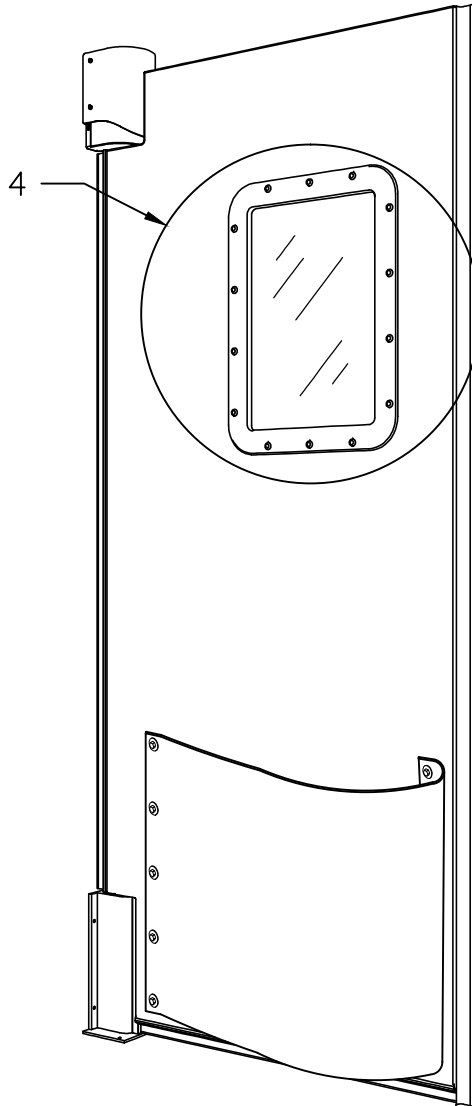

WINDOW KITS

WINDOW PKG 8 X 14 RETAILER # D05KT0814W

1. Window Frame, 8 X 14 Black # D05PP814BK
   - Polycarbonate, 1/8 X 8 X 14 Cut Size: 8 3/8 X 14 3/8 # D05TM00814
   - Cap Separator Strip, 120" # D05GSCAPST
   - Screw, R Window, Nut Set 8/32 Black E-Coated, 2000/BX # D05FSRW832
2. Qty:

RETAILER 10" X 30" ADA WINDOW PKG # D05KT1030A

1. Window Frame, 10 X 30 Black # D05PP01030
   - Polycarbonate, 1/8 x 10 x 30 Cut Size: 10 7/8 x 30 7/8 # D05TM01030
   - Cap Separator Strip, 120" # D05GSCAPST
   - Screw, R Window, Nut Set 8/32 Black E-Coated, 2000/BX # D05FSRW832
2. Qty:

RETAILER 12" X 30" ADA WINDOW PKG # D05KT1230A

1. Window Frame, 12 X 30 Black (Retailer) # D05PP01230
   - Polycarbonate, 1/8 x 12 x 30 ADA Cut Size: 1/8 x 12 7/8 x 30 7/8 Clear # D05TM01230
   - Cap Separator Strip, 120" # D05GSCAPST
   - Screw, R Window, Nut Set 8/32 Black E-Coated, 2000/BX # D05FSRW832
2. Qty:

RETAILER 16" X 30" ADA WINDOW PKG # D05KT1630A

1. Window Frame, 16 X 30 Black (Retailer) # D05PP01630
   - Polycarbonate, 16 x 30, Cut Size: 1/8 x 16 7/8 x 30 7/8 Clear # D05TM01630
   - Cap Separator Strip, 120" # D05GSCAPST
   - Screw, R Window, Nut Set 8/32 Black E-Coated, 2000/BX # D05FSRW832
2. Qty:

RETAILER 20" X 30" ADA WINDOW PKG # D05KT2030A

1. Window Frame, 20 X 30 Black ABS # D0MPP02030
   - Polycarbonate, 1/4 X 20 X 30 ADA, Cut Size: 1/4 X 21 X 31 # D0MTM02030
   - Screw, R Window, Nut Set 8/32 Black E-Coated, 2000/BX # D05FSRW832
2. Qty:

RETAILER 24" X 30" ADA WINDOW PKG # D05KT2430A

1. Window Frame, 24 X 30 Black ABS # D0MPP02430
   - Polycarbonate, 1/4 X 24 X 30 ADA - Cut Size is 25 X 31 # D0MTM02430
   - Screw, R Window, Nut Set 8/32 Black E-Coated, 2000/BX # D05FSRW832
2. Qty:

WINDOW PKG, 12 X 18 SINGLE # D05PK01218