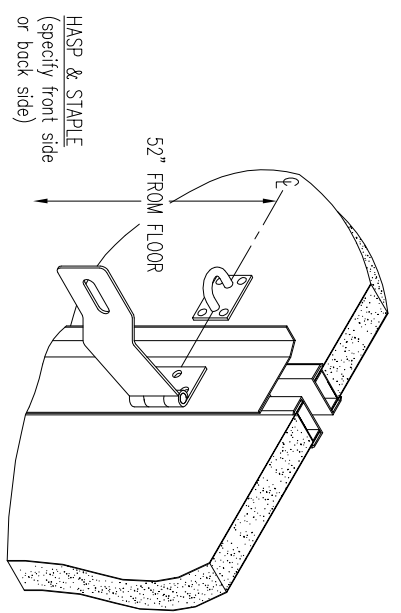

SPECIAL NOTE: FOR OPENING
SIZES LARGER THAN 16'-0" x 8'-0",
ADD 3" TO SIDE CLEARANCE

REEL CLOSING SYSTEM

ALTERNATE CLOSING SYSTEMS

MORTISED LOCK
(cylinders one or
both sides of door)

OPTIONAL ITEMS

SAINO SERIES 50001
4 HR. U.L. LABELED DOORS