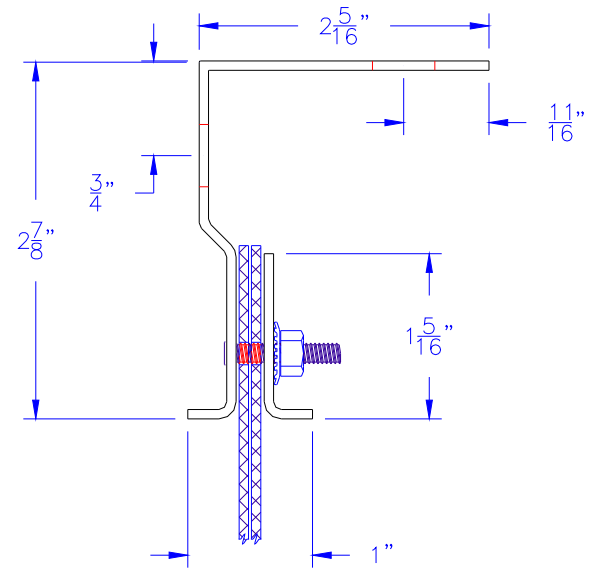

END VIEW

**STRIP DOOR ASSEMBLY
FOR FLAT WALL MOUNT ONLY**

END VIEW

END VIEW

**STRIP DOOR ASSEMBLY
UNIVERSAL MOUNT
FOR FLAT WALL OR IN JAMB**

END VIEW

ECONOTRAC

14 GA. GALV. SHEET STEEL