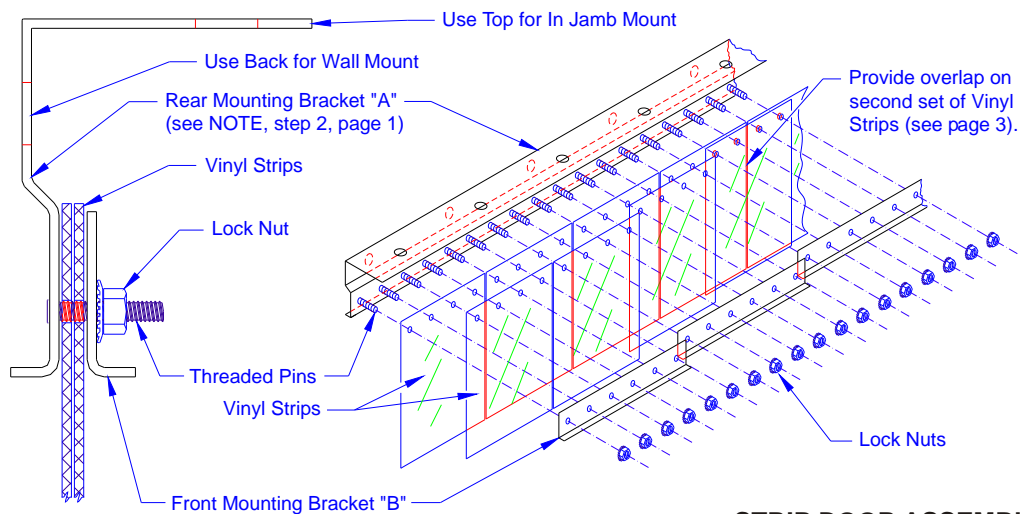

END VIEW

**STRIP DOOR ASSEMBLY
FOR FLAT WALL MOUNT ONLY**

END VIEW

END VIEW

**STRIP DOOR ASSEMBLY
UNIVERSAL MOUNT
FOR FLAT WALL OR IN JAMB**

END VIEW

ECONOTRAC

14 GA. GALV. SHEET STEEL