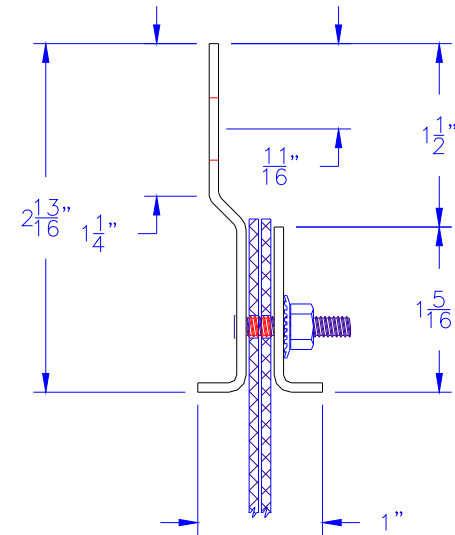

END VIEW

**STRIP DOOR ASSEMBLY
FOR FLAT WALL MOUNT ONLY**

END VIEW

END VIEW

**STRIP DOOR ASSEMBLY
UNIVERSAL MOUNT
FOR FLAT WALL OR IN JAMB**

END VIEW

ECONOTRAC

14 GA. GALV. SHEET STEEL