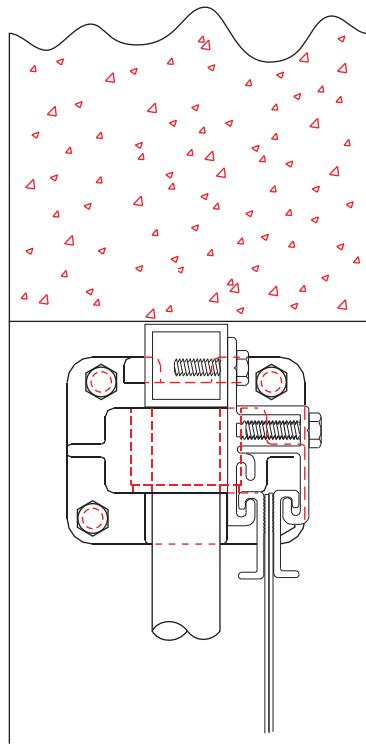

BI-MOUNT J-HOOK STRIP DOOR GATE HINGE IN-JAMB MOUNT SINGLE MANUAL CLOSE W/ RELEASE

SECTION "A"

DATE: _____ ORDER QUOTE

SALES ORDER/QUOTE #:

CUSTOMER:

JOB:

STRIP DOOR MODEL:

HINGED LEFT: HINGED RIGHT:

OPENING WIDTH: OPENING HEIGHT:

PULL CHORD: LEFT SIDE RIGHT SIDE BOTH SIDES