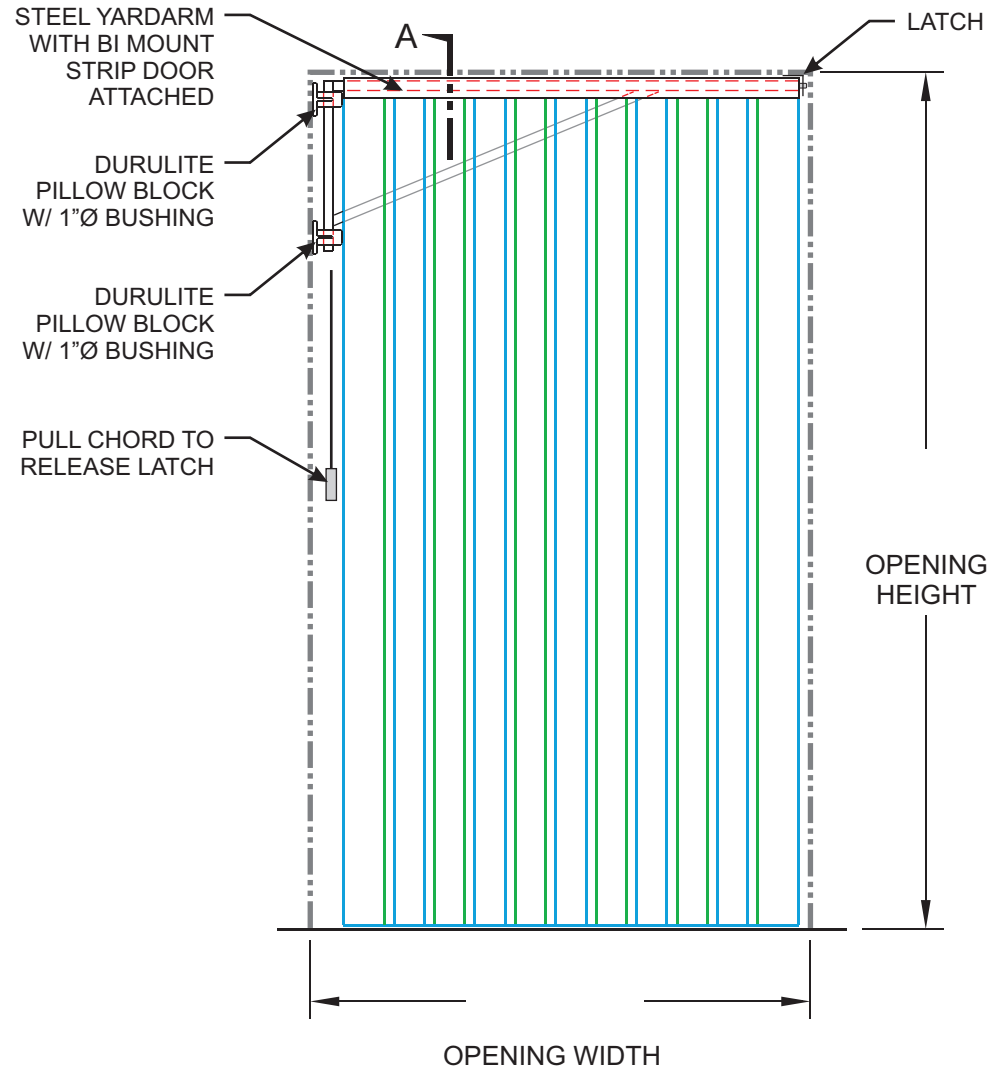

BI-MOUNT J-HOOK STRIP DOOR GATE HINGE IN-JAMB MOUNT SINGLE MANUAL CLOSE W/ RELEASE

SECTION "A"

DATE: _____ ORDER QUOTE

SALES ORDER/QUOTE #:

CUSTOMER:

JOB:

STRIP DOOR MODEL:

HINGED LEFT: HINGED RIGHT:

OPENING WIDTH: OPENING HEIGHT:

PULL CHORD: LEFT SIDE RIGHT SIDE BOTH SIDES