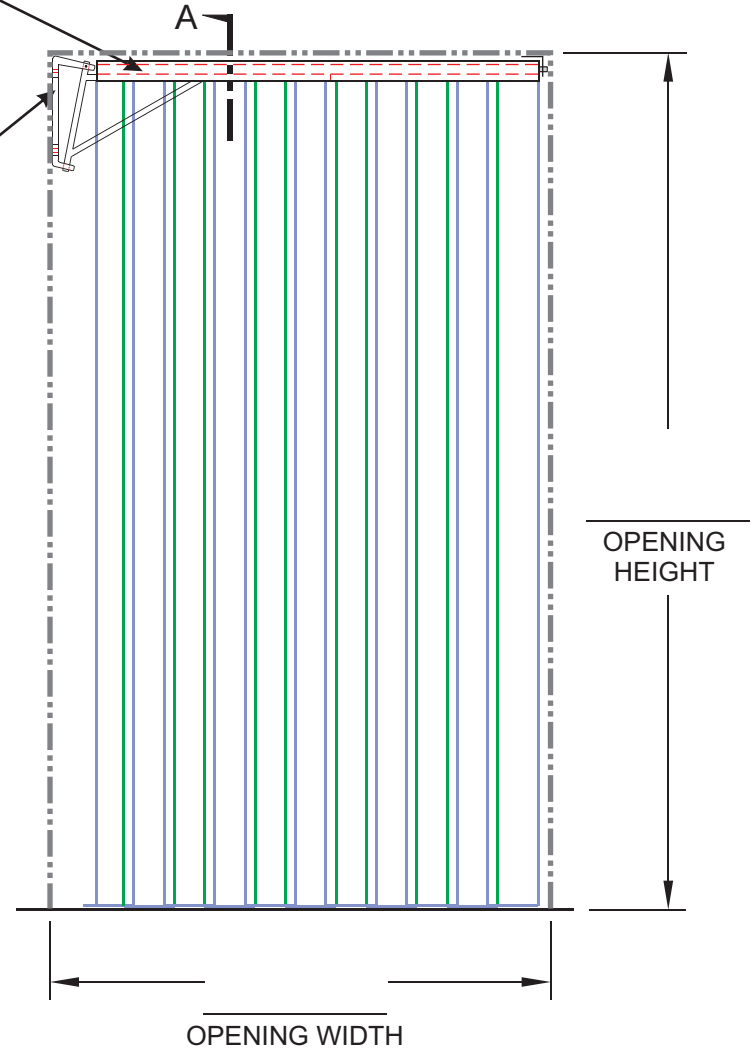

## BI-MOUNT J-HOOK STRIP DOOR GATE HINGE IN-JAMB MOUNT SINGLE SELF CLOSING GRAVITY HINGE

SECTION "A"

STEEL YARDARM  
MOUNTED TO GRAVITY HINGE  
WITH BI MOUNT STRIP DOOR  
ATTACHED

GRAVITY HINGE

CUSTOMER: \_\_\_\_\_

JOB #: \_\_\_\_\_ DATE: \_\_\_\_\_

STRIP DOOR MODEL: \_\_\_\_\_

HINGED LEFT: \_\_\_\_\_ HINGED RIGHT: \_\_\_\_\_

OPENING WIDTH: \_\_\_\_\_ OPENING HEIGHT: \_\_\_\_\_