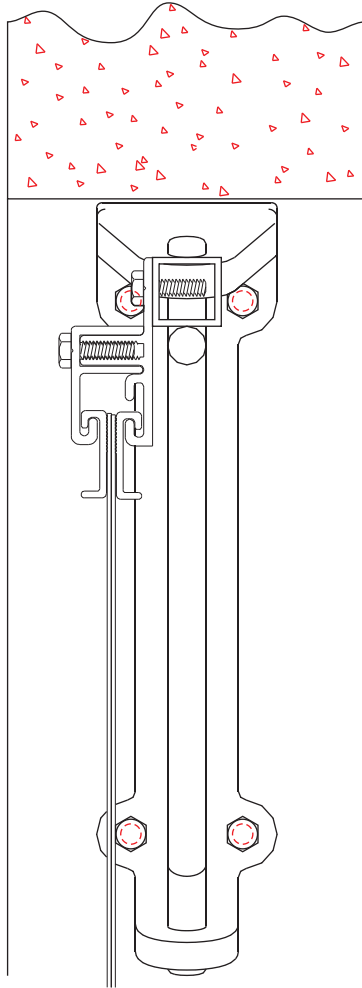

## BI-MOUNT J-HOOK STRIP DOOR GATE HINGE IN-JAMB MOUNT SINGLE SELF CLOSING GRAVITY HINGE

SECTION "A"

STEEL YARDARM  
MOUNTED TO GRAVITY HINGE  
WITH BI MOUNT STRIP DOOR  
ATTACHED

GRAVITY HINGE

CUSTOMER: \_\_\_\_\_

JOB #: \_\_\_\_\_ DATE: \_\_\_\_\_

STRIP DOOR MODEL: \_\_\_\_\_

HINGED LEFT: \_\_\_\_\_ HINGED RIGHT: \_\_\_\_\_

OPENING WIDTH: \_\_\_\_\_ OPENING HEIGHT: \_\_\_\_\_