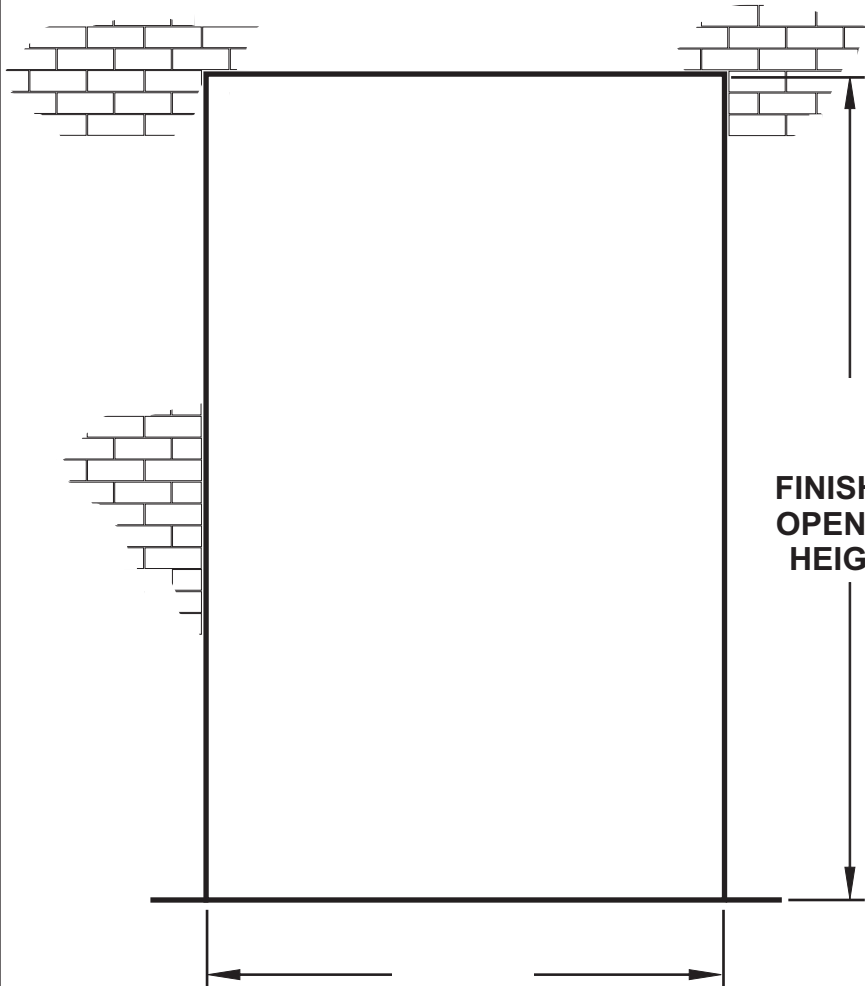

# STRIP DOOR SUBMITTAL FORM (J-HOOK "Bi-Mount" STYLE)

**"IN JAMB" MOUNT**  
(Fits inside of Finished Opening)

**"WALL" MOUNT**  
(Fits outside of Finished Opening)

**FINISHED OPENING WIDTH**

**Please Select a Mounting Style**

**Finished Opening Size: W x H**

**"IN JAMB" MOUNT**

**Strip Door Size: W x H**

**"WALL" MOUNT**

Strip Type	Strip Width	Material Thickness	Overlap Inches	Overlap %

**Chase Doors**

World's Leading Manufacturer Of Traffic Doors