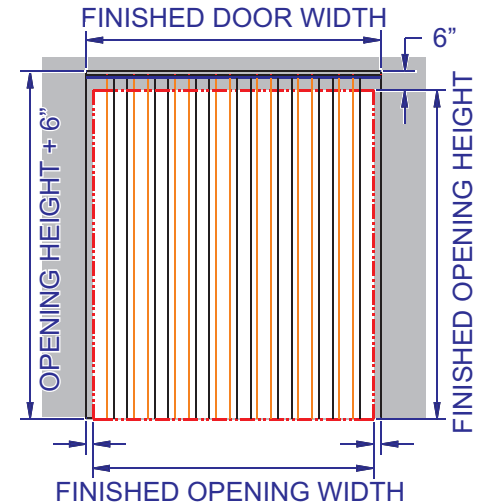

# STRIP DOOR SUBMITTAL FORM (J-HOOK "Bi-Mount" STYLE)

**"IN JAMB" MOUNT**  
(Fits inside of Finished Opening)

**"WALL" MOUNT**  
(Fits outside of Finished Opening)

**FINISHED OPENING WIDTH**

**Please Select a Mounting Style**

**Finished Opening Size: W x H**

**"IN JAMB" MOUNT**

**Strip Door Size: W x H**

**"WALL" MOUNT**

Strip Type	Strip Width	Material Thickness	Overlap Inches	Overlap %

**Chase Doors**

World's Leading Manufacturer Of Traffic Doors