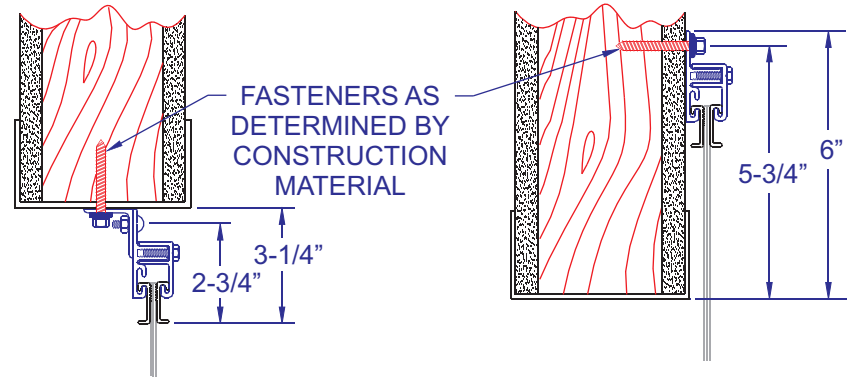

# STRIP DOOR SUBMITTAL FORM (J-HOOK "Bi-Mount" STYLE)

**"IN JAMB" MOUNT**  
(Fits inside of Finished Opening)

**"WALL" MOUNT**  
(Fits outside of Finished Opening)

**FINISHED OPENING WIDTH**

**Please Select a Mounting Style**

**Finished Opening Size: W x H**

**"IN JAMB" MOUNT**

**Strip Door Size: W x H**

**"WALL" MOUNT**

Strip Type	Strip Width	Material Thickness	Overlap Inches	Overlap %

**Chase Doors**

World's Leading Manufacturer Of Traffic Doors