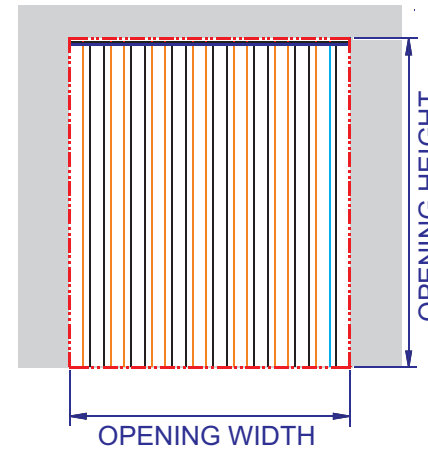

# STRIP DOOR SUBMITTAL FORM (J-HOOK "Bi-Mount" STYLE)

**"IN JAMB" MOUNT**  
(Fits inside of Finished Opening)

**"WALL" MOUNT**  
(Fits outside of Finished Opening)

**FINISHED OPENING WIDTH**

**Please Select a Mounting Style**

**Finished Opening Size: W x H**

**"IN JAMB" MOUNT**

**Strip Door Size: W x H**

**"WALL" MOUNT**

Strip Type	Strip Width	Material Thickness	Overlap Inches	Overlap %

**Chase Doors**

World's Leading Manufacturer Of Traffic Doors