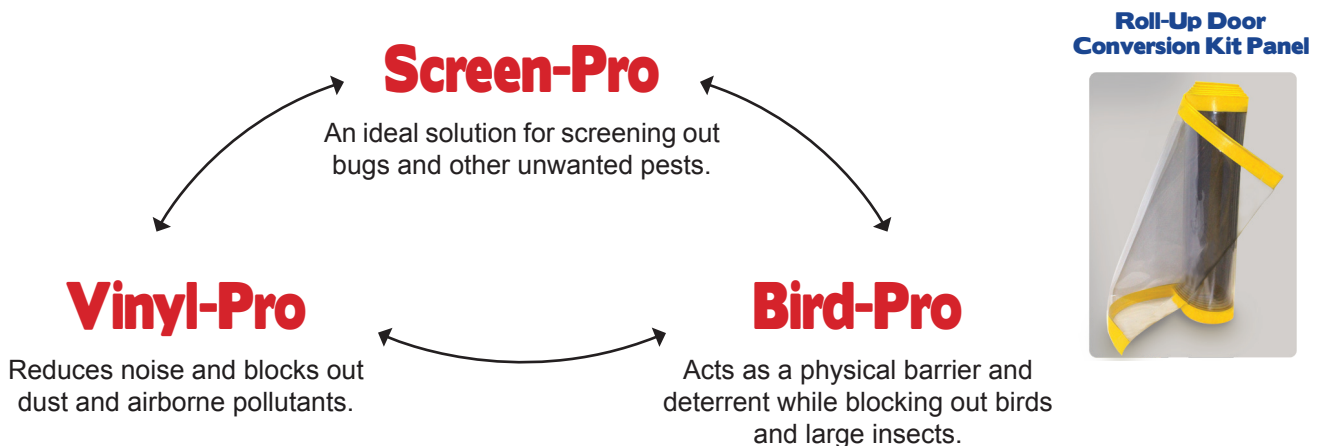

**And
Everything
In Between!**

The Roll-Up Door Conversion Kit takes the seasonality out of TMI's Screen-Pro roll-up bug screen, Vinyl-Pro roll-up door or Bird-Pro roll-up barrier. These doors' innovative design features interchangeable door panels so a door can convert from a screen to a barrier or vice-versa.

TMI's conversion kits allow you to separate your environments more **effectively** and **efficiently** to improve employee comfort, security and productivity.

**Eliminate the Seasonality of Roll-Up Screens for a Fraction of the Cost:
Call TMI at 1.800.888.9750 Today!**

5350 Campbells Run Road • Pittsburgh, PA 15205
1.800.888.9750 • 412.787.9750 • 412.787.3665 (fax)
www.tmi-pvc.com • info@tmi-pvc.com