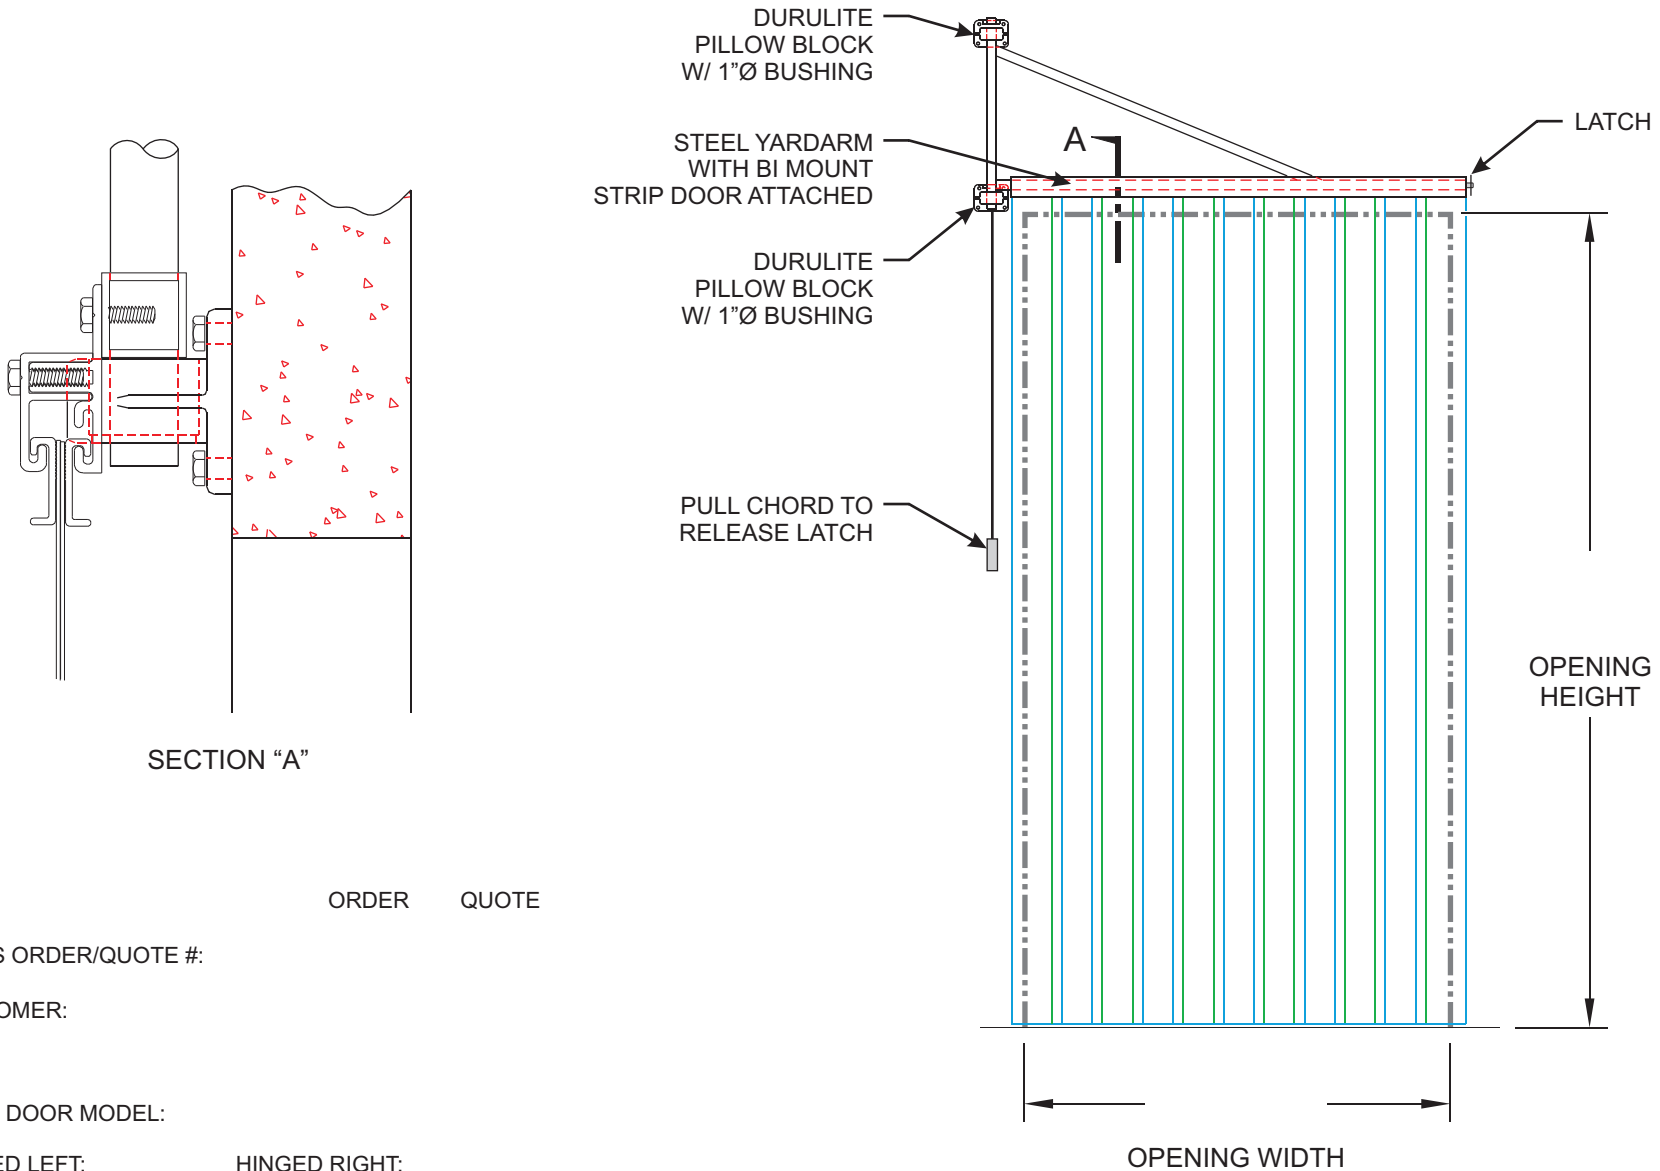

BI-MOUNT J-HOOK STRIP DOOR GATE HINGE WALL MOUNT SINGLE MANUAL CLOSE W/ RELEASE

DATE: _____ ORDER QUOTE

SALES ORDER/QUOTE #:

CUSTOMER:

JOB:

STRIP DOOR MODEL:

HINGED LEFT: HINGED RIGHT:

OPENING WIDTH: OPENING HEIGHT:

PULL CHORD: LEFT SIDE RIGHT SIDE BOTH SIDES