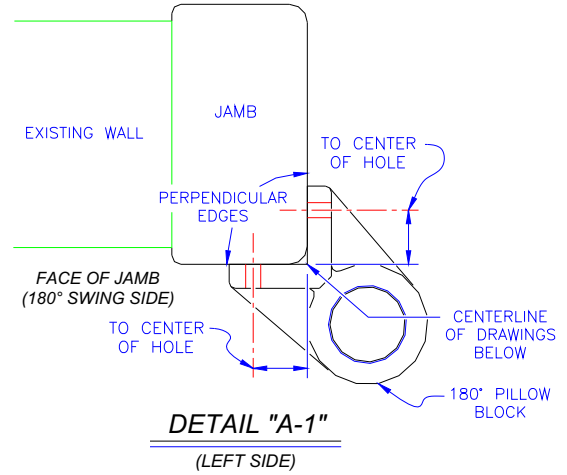

Chase Doors

World's Leading Manufacturer of Traffic Doors

Cincinnati Ohio, and Redmond Oregon • Phone Toll Free: 1-800-543-4455 • Fax: 1-800-285-0126 • www.chasedoors.com

Durulite® - 180° Hardware Hole Locations

IMPORTANT:

BE SURE THAT ALL MESUREMENTS ARE TAKEN FROM THE PERPENDICULAR FACE OF THE JAMB AS SEEN IN DETAIL "A-1" (DOES NOT APPLY TO MEASUREMENTS FROM FINISHED FLOOR OR BETWEEN HOLES).

DOOR HEIGHT	DIM "A"
78"	72 3/4"
80"	74 3/4"
84"	78 3/4"
90"	84 3/4"
96"	90 3/4"
102"	96 3/4"
108"	102 3/4"
114"	108 3/4"
120"	114 3/4"

LEFT SIDE

RIGHT SIDE