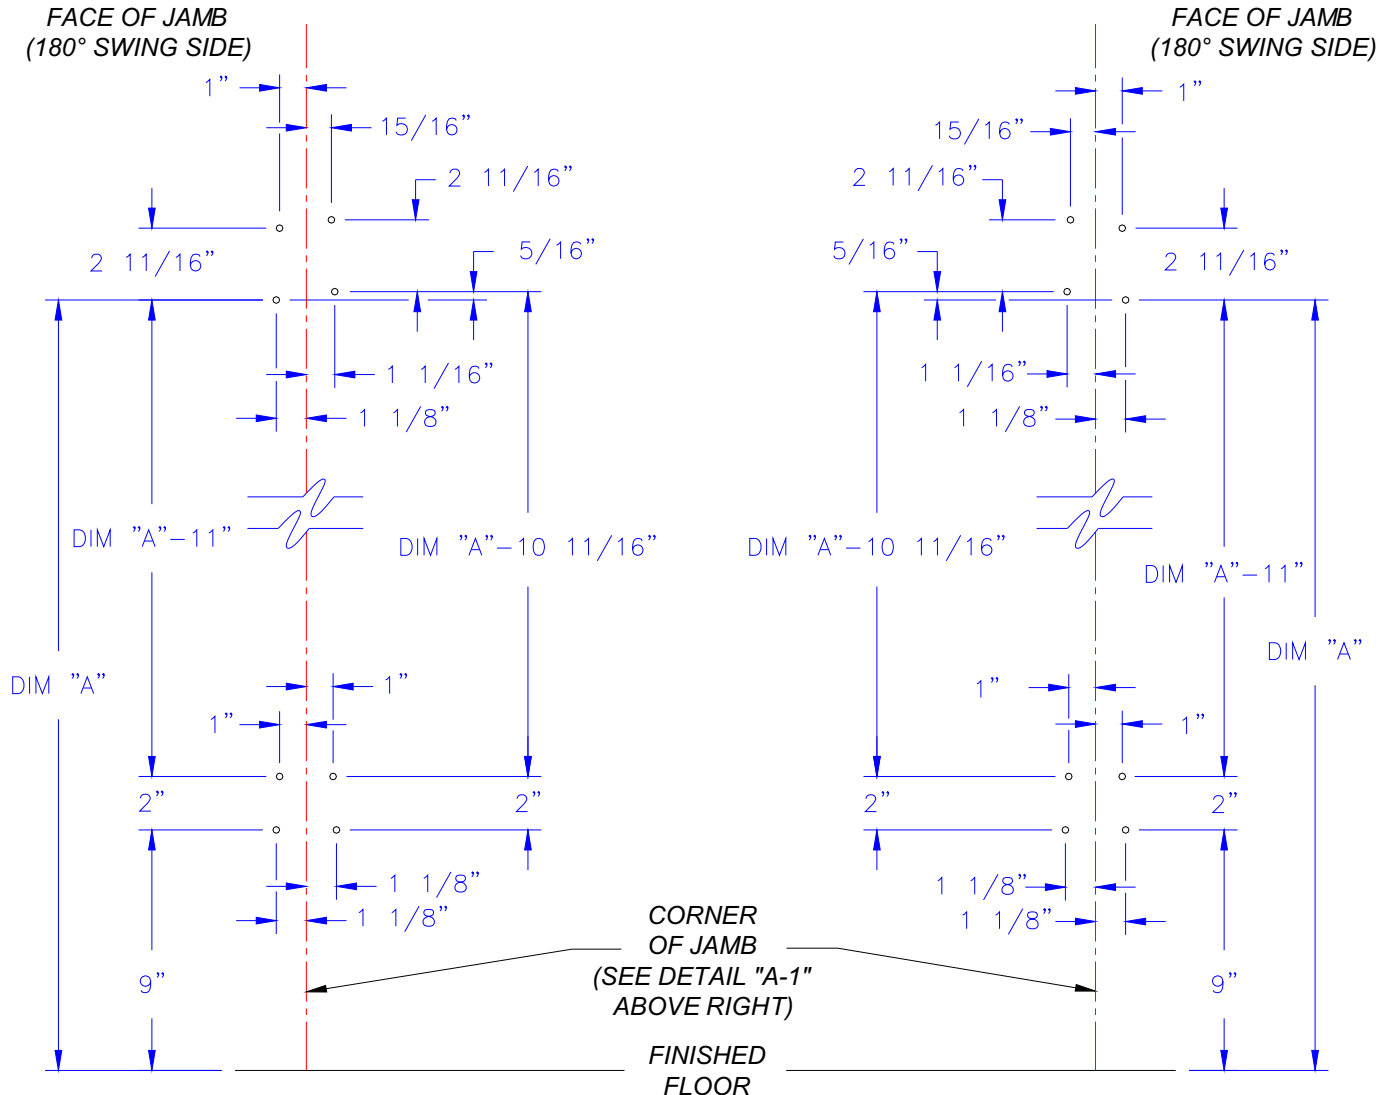

Chase Doors

World's Leading Manufacturer of Traffic Doors

Cincinnati Ohio, and Redmond Oregon • Phone Toll Free: 1-800-543-4455 • Fax: 1-800-285-0126 • www.chasedoors.com

Durulite® - 180° Hardware Hole Locations

IMPORTANT:

BE SURE THAT ALL MESUREMENTS ARE TAKEN FROM THE PERPENDICULAR FACE OF THE JAMB AS SEEN IN DETAIL "A-1" (DOES NOT APPLY TO MEASUREMENTS FROM FINISHED FLOOR OR BETWEEN HOLES).

DOOR HEIGHT	DIM "A"
78"	72 3/4"
80"	74 3/4"
84"	78 3/4"
90"	84 3/4"
96"	90 3/4"
102"	96 3/4"
108"	102 3/4"
114"	108 3/4"
120"	114 3/4"

LEFT SIDE

RIGHT SIDE