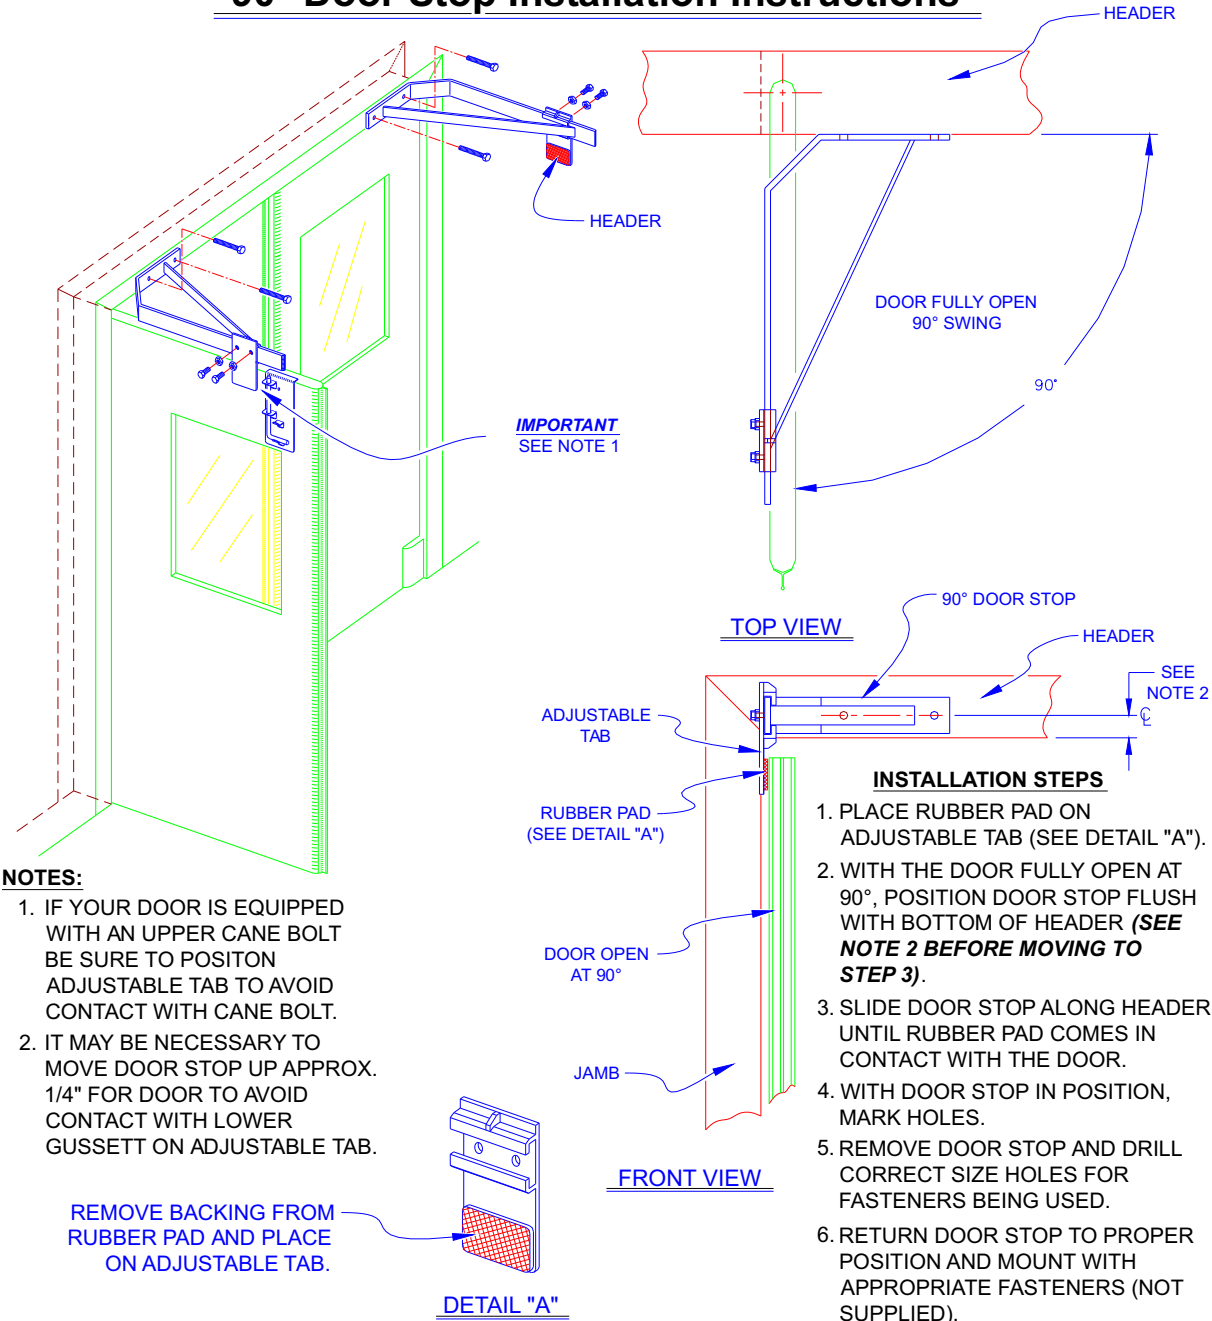

-HEADER MOUNT-

90° Door Stop Installation Instructions

-WALL MOUNT-

90° Door Stop Installation Instructions