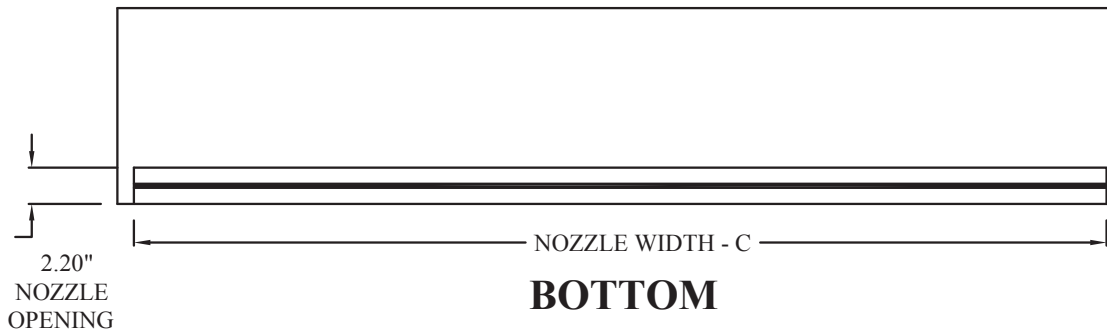

SAVE-T® Air Curtains
Unheated
Series: S-LP

FRONT

Model	30-1	36-1	42-1	48-1	60-1	72-2	84-2	96-2	108-2	120-2
Overall Width	31	37	43	49	61	73	85	97	109	119
Nozzle Width	29	35	41	47	59	71	83	95	107	117
Mounting Width	30	36	42	48	60	72	84	96	108	118

MODEL: S-LP
Low Profile Commercial

5350 Campbells Run Road • Pittsburgh, PA 15205