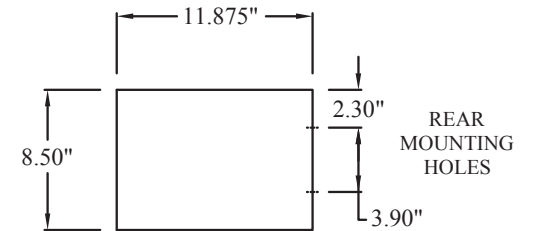

SAVE-T® Air Curtains
Unheated
Series: S-LP

FRONT

Model	30-1	36-1	42-1	48-1	60-1	72-2	84-2	96-2	108-2	120-2
Overall Width	31	37	43	49	61	73	85	97	109	119
Nozzle Width	29	35	41	47	59	71	83	95	107	117
Mounting Width	30	36	42	48	60	72	84	96	108	118

MODEL: S-LP
Low Profile Commercial

5350 Campbells Run Road • Pittsburgh, PA 15205