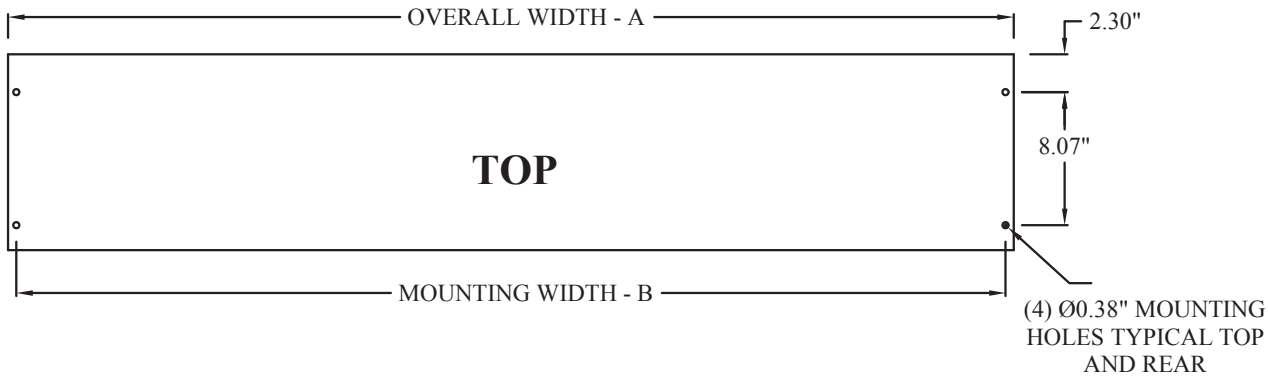

SAVE-T® Air Curtains
Unheated
Series: S-LP

FRONT

Model	30-1	36-1	42-1	48-1	60-1	72-2	84-2	96-2	108-2	120-2
Overall Width	31	37	43	49	61	73	85	97	109	119
Nozzle Width	29	35	41	47	59	71	83	95	107	117
Mounting Width	30	36	42	48	60	72	84	96	108	118

MODEL: S-LP
Low Profile Commercial

5350 Campbells Run Road • Pittsburgh, PA 15205