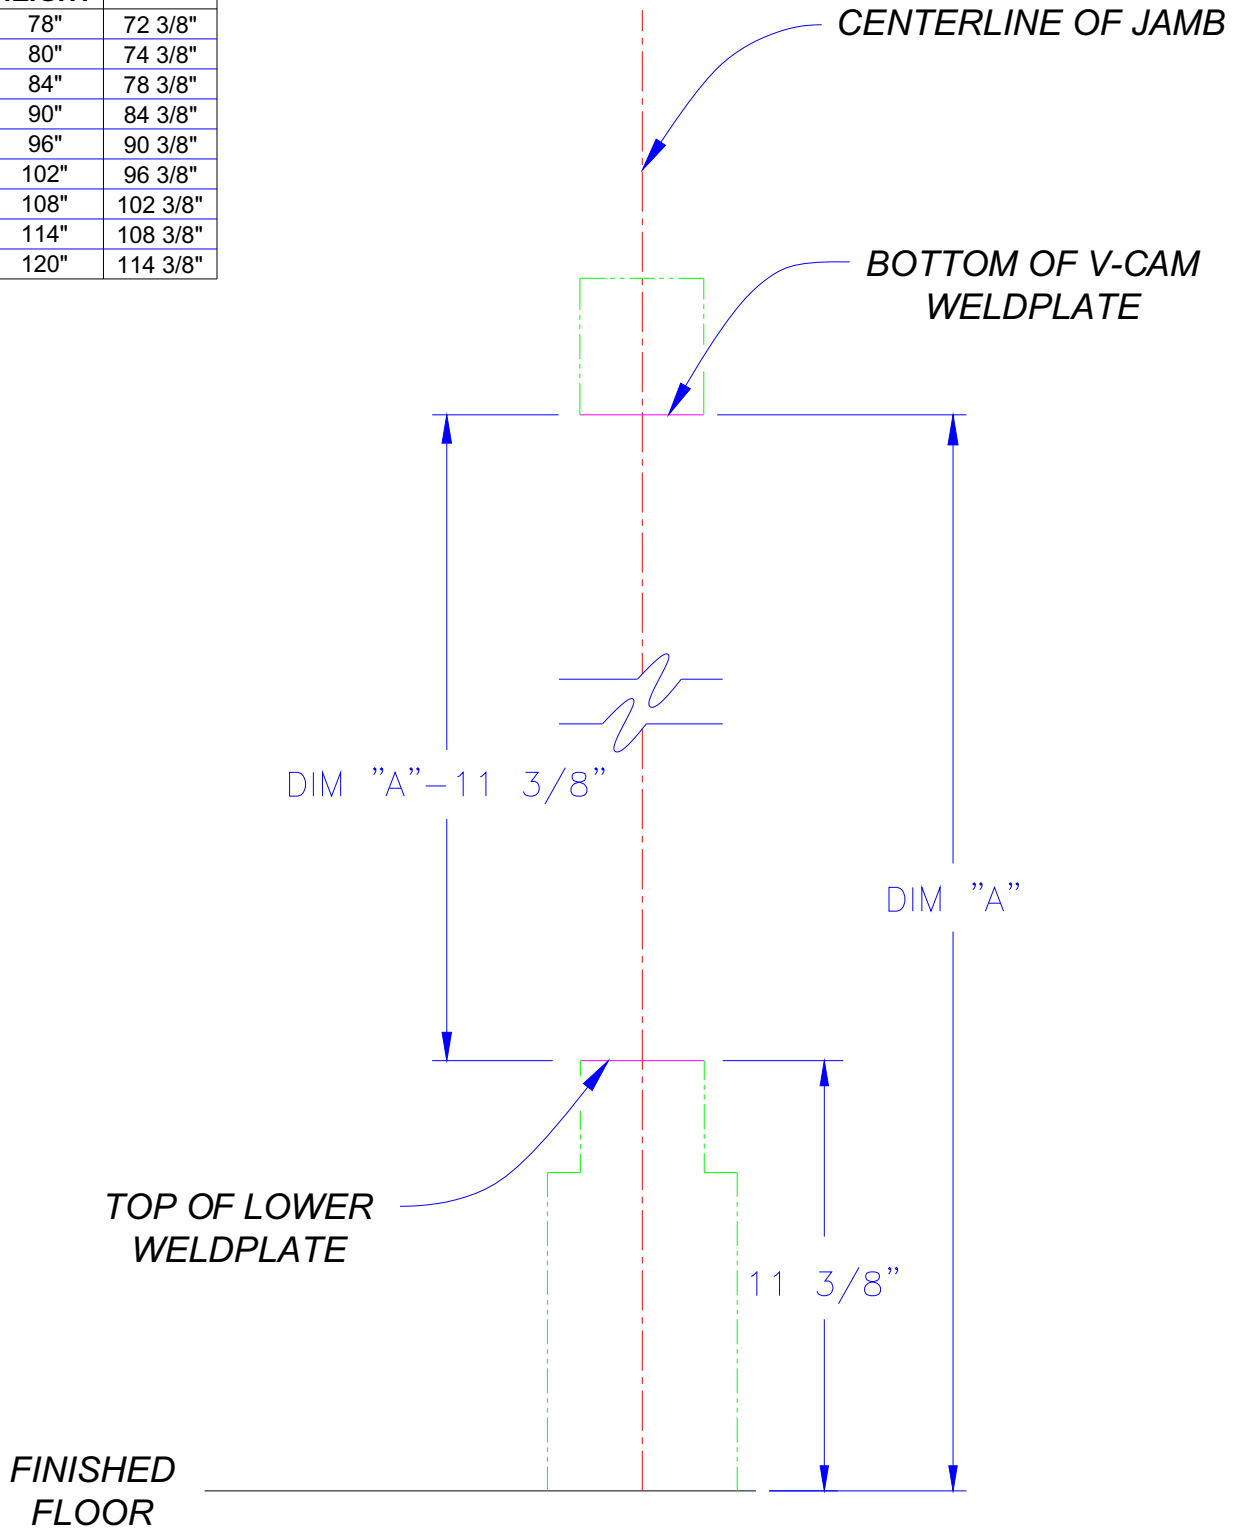

Chase Doors

World's Leading Manufacturer of Traffic Doors

Cincinnati Ohio, and Redmond Oregon • Phone Toll Free: 1-800-543-4455 • Fax: 1-800-285-0126 • www.chasedoors.com

Durulite[®] - 90° Weld Plate Locations

DOOR HEIGHT	DIM "A"
78"	72 3/8"
80"	74 3/8"
84"	78 3/8"
90"	84 3/8"
96"	90 3/8"
102"	96 3/8"
108"	102 3/8"
114"	108 3/8"
120"	114 3/8"

90° HARDWARE ONLY

DWG # 2018 * DATE: 03-29-2001