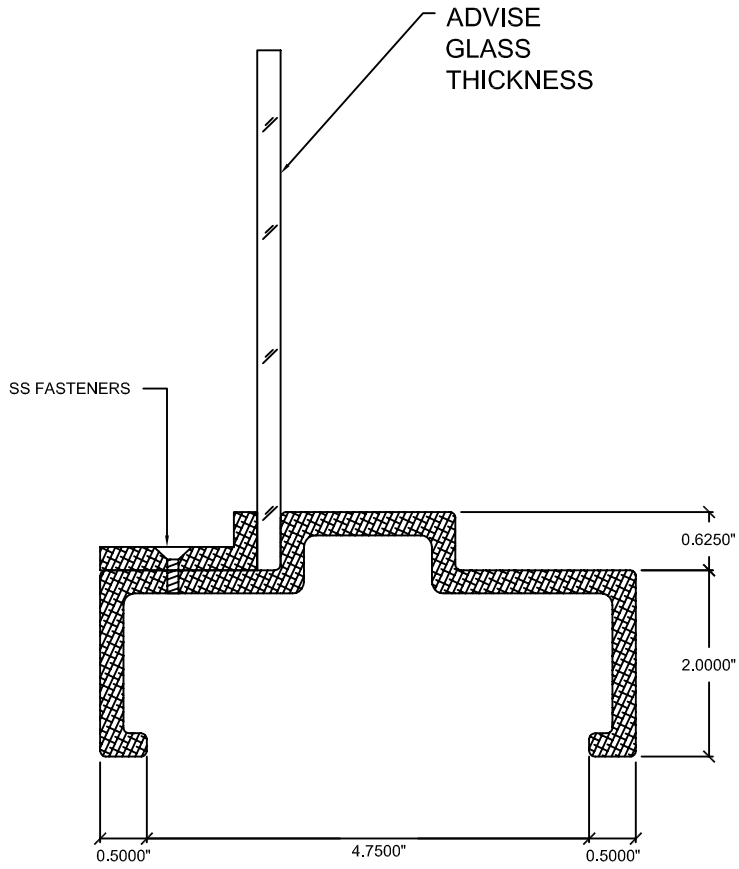

FRP BORROWED LITE FIXED WINDOW DETAILS

BORROWED LITE DETAILS

DWG NAME
borrowedlite.dwg

SCALE
none

DRAWN BY
TM