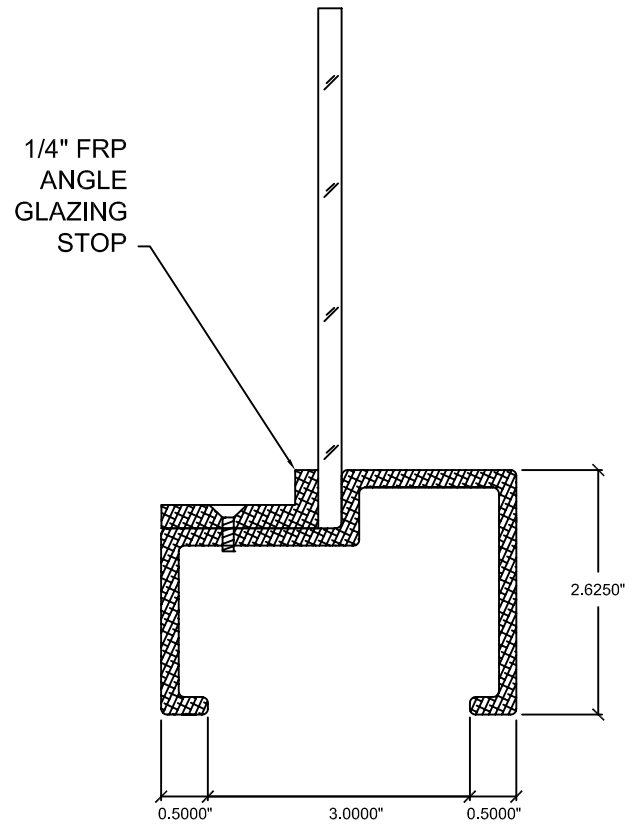

FRP BORROWED LITE FIXED WINDOW DETAILS

BORROWED LITE DETAILS

DWG NAME
borrowedlite.dwg

SCALE
none

DRAWN BY
TM