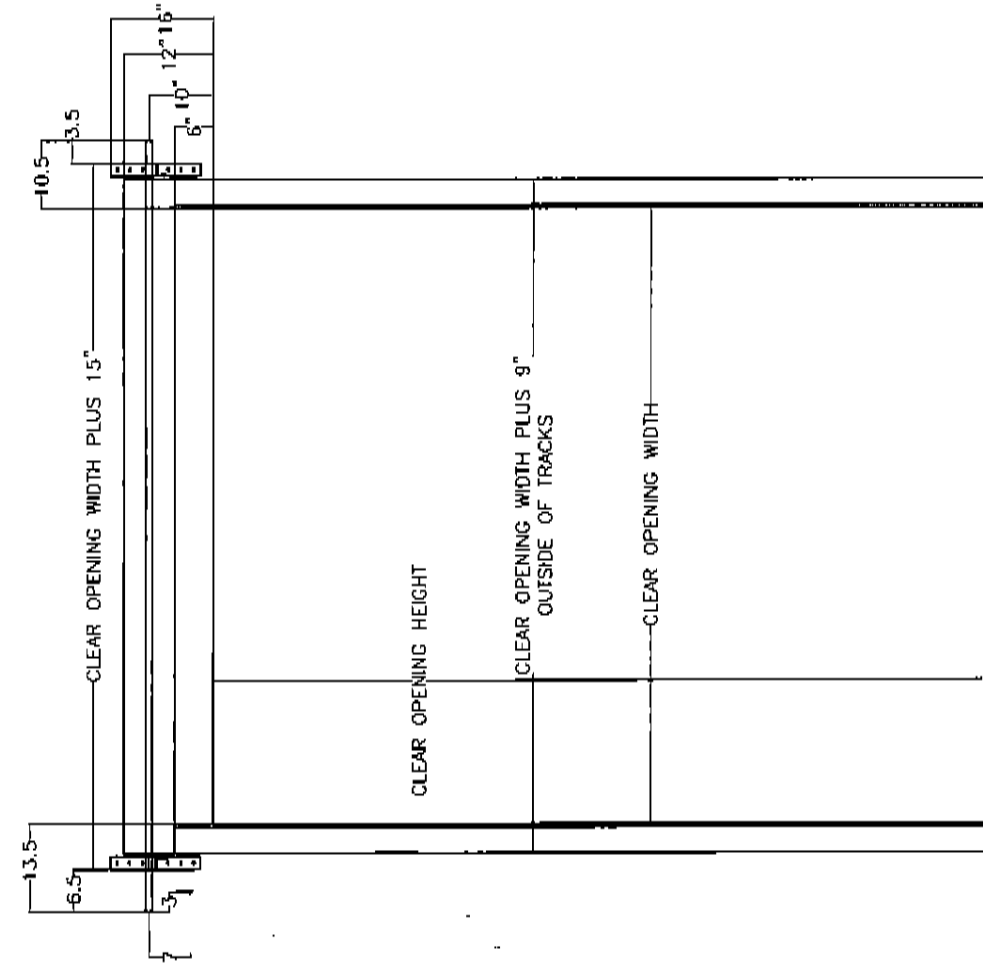

REV. DATE CHANGE DETAIL MD'CK'D BY

A

DISTANCE FROM WALL TO DOOR CENTER WILL VARY, DEPENDING ON EXISTING DOOR OR OBSTRUCTIONS.

- BUG MESH SOLID VINYL \_\_\_\_\_ BIRD MESH BLUE ONLY \_\_\_\_\_
- COLOR: BLUE \_\_\_\_\_
- YELLOW \_\_\_\_\_
- RED \_\_\_\_\_
- BLACK \_\_\_\_\_
- GRAY \_\_\_\_\_
- ORANGE \_\_\_\_\_
- GREEN \_\_\_\_\_
- BEIGE \_\_\_\_\_
- MOTOR COVER: NONE \_\_\_\_\_ GALVANIZED \_\_\_\_\_ STAINLESS STEEL \_\_\_\_\_

COMMENTS:

**Chase Doors**

NAME: DURASHIELD ISO

DR. BC \_\_\_\_\_ SCALE: NTS

CK. \_\_\_\_\_ PART NO. \_\_\_\_\_

DATE 4/1/10

REV. A

UNLESS OTHERWISE SPECIFIED	FILE PATH:	MATERIAL:
TOLERANCE MACHINED SURFACES		FINISH:
RADI		SUPERSEDES INTERCHANGEABLE
FRACTIONS ± 1/64		SUPERSEDED BY WEIGHT
DECIMALS .XX ±.015 .XXX ±.005		INTERCHANGEABLE
ANGLES ±1°		
THIS DRAWING FURNISHED FOR ENGINEERING INFORMATION AND REFERENCE ONLY AND DOES NOT CONVEY ANY REPRODUCTION OR MANUFACTURING RIGHTS		